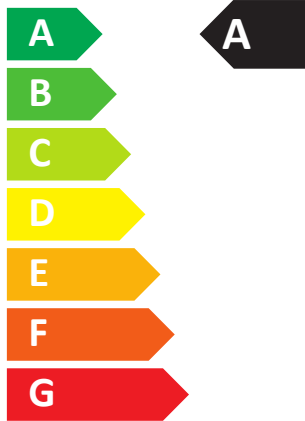

ENERG

енергия · ενεργεια

Chaffoteaux

3069588
ARIANEXT COMPACT 70 M-T

Sound power level icons:

- Speaker icon: **15 dB**
- House icon: **61 dB**

Power consumption legend:

- Dark blue square: **11 kW**
- Medium blue square: **07 kW**
- Light blue square: **04 kW**